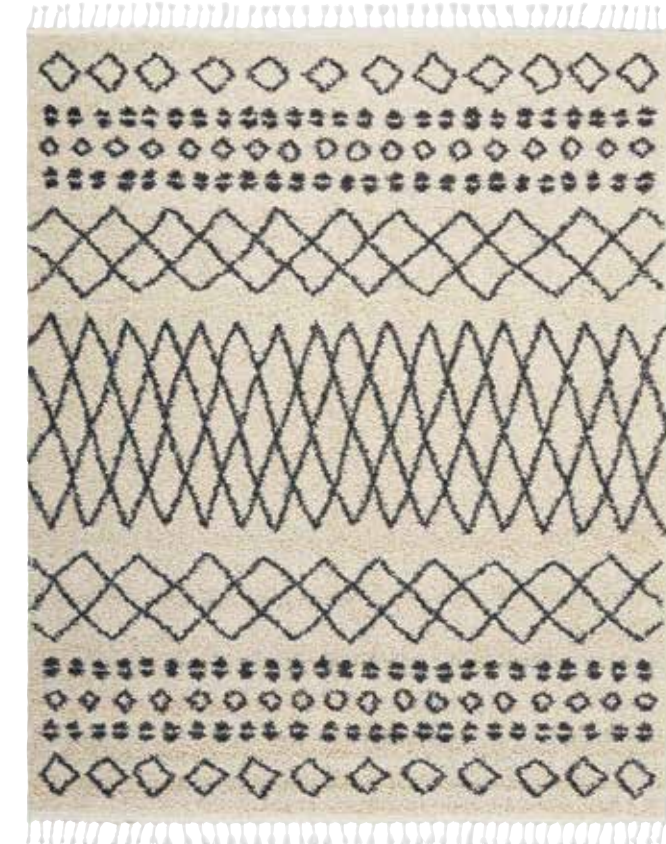

MOROCCAN SHAG

NOURISON.COM/MOROCCAN-SHAG

Let Moroccan Shag fill your room with the warmth, mystery and tribal rhythms of North African culture. This exciting shag area rug collection, inspired by authentic Moroccan rug designs, has everything the stylish tastemaker needs to add intrigue to a room. Deftly woven linear patterns create visual interest, while the soft shag pile creates comfort and irresistible texture. Each rug is finished with a twisted fringe just like the Moroccan originals and masterfully power loomed for carefree living.

SIZES AVAILABLE:

2 ft. 2 in. x 4 ft.	0.66m x 1.22m	5 ft. 3 in. x 7 ft. 11 in.	1.61m x 2.17m
2 ft. 2 in. x 8 ft. 1 in. Runner	0.66m x 2.46m Runner	7 ft. 10 in. x 10. ft 6 in.	2.16m x 3.23m
3 ft. 11 in. x 6 ft. 7 in.	0.94m x 2.04m	9 ft. 2 in. x 12 ft. 6 in.	2.80m x 3.84m

MADE FROM:

100% Polypropylene
Power Loomed

MRS01 CREAM

MRS01 CREAM

MRS02 CREAM

MRS02 SILVER

MRS02 CHARCOAL