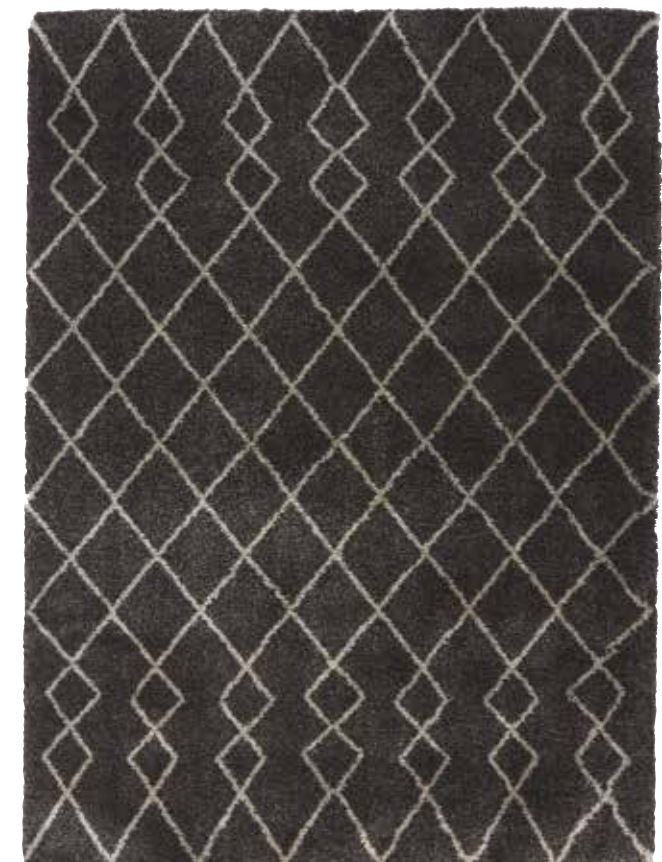

MARTIL

NOURISON.COM/MARTIL

The Martil Collection brings all the global intrigue and plush comfort of Moroccan shag rugs to your home, with simple linear tribal patterns on a thick shag pile.

Quality power-loom construction from easy-care fibers makes this shag rug a versatile décor option on any budget, for any room needing a dash of warmth.

MADE FROM:

100% Polypropylene
Power Loomed

MAT01 IVORY/CHARCOAL

MAT01 IVORY/CHARCOAL

MAT01 IVORY/CHARCOAL

MAT01 SILVER

MAT01 CHARCOAL