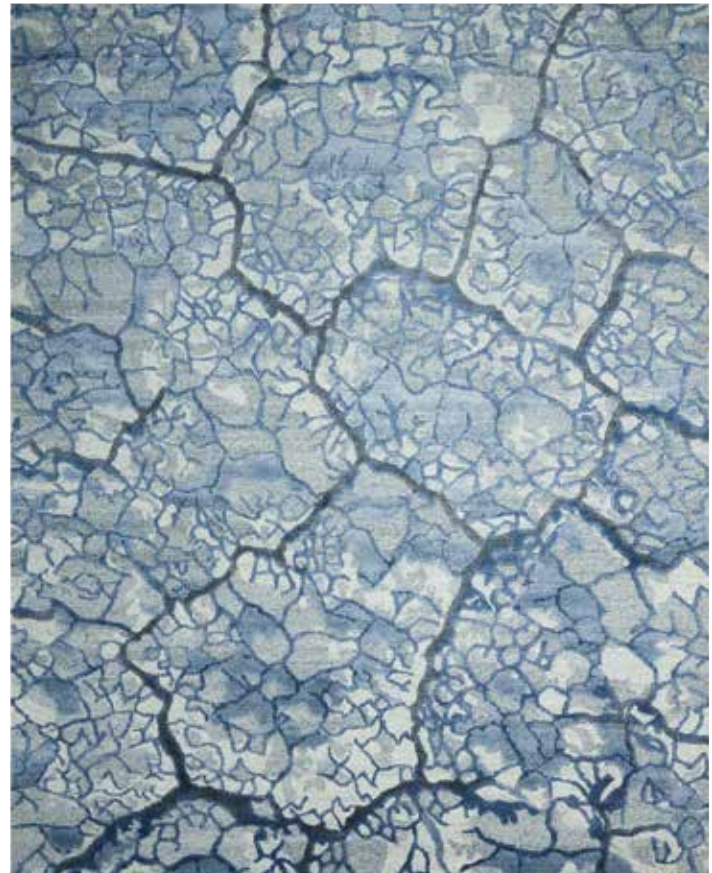

## TANTALIZING ABSTRACT LANDSCAPE PAINTINGS

The Divine Collection by Nourison presents a spectacular group of luxury area rugs. Textural and visual appeal is enhanced by the high-low construction as well as the deluxe fiber content of fine wool blended with silk-like Luxcelle™, which adds a sumptuous sheen. Each rug in the Divine Collection is hand-knotted using Nourison's patented weaving technique for unmistakably superb hand-craftsmanship.

31% NEW ZEALAND WOOL

69% LUXCELLE™

HAND KNOTTED

CONTEMPORARY DESIGN

2 ft. 3 in. x 3 ft.

5 ft. 6 in. x 7 ft. 5 in.

7 ft. 9 in. x 9 ft. 9 in.

8 ft. 6 in. x 11 ft. 6 in.

DIVINE STYLE INDEX

DIV01 CHARCOAL

DIV02 MIST

DIV04 SLATE

DIV05 ASH

DIVINE STYLE INDEX

DIV06 IVORY

DIV07 SMOKE